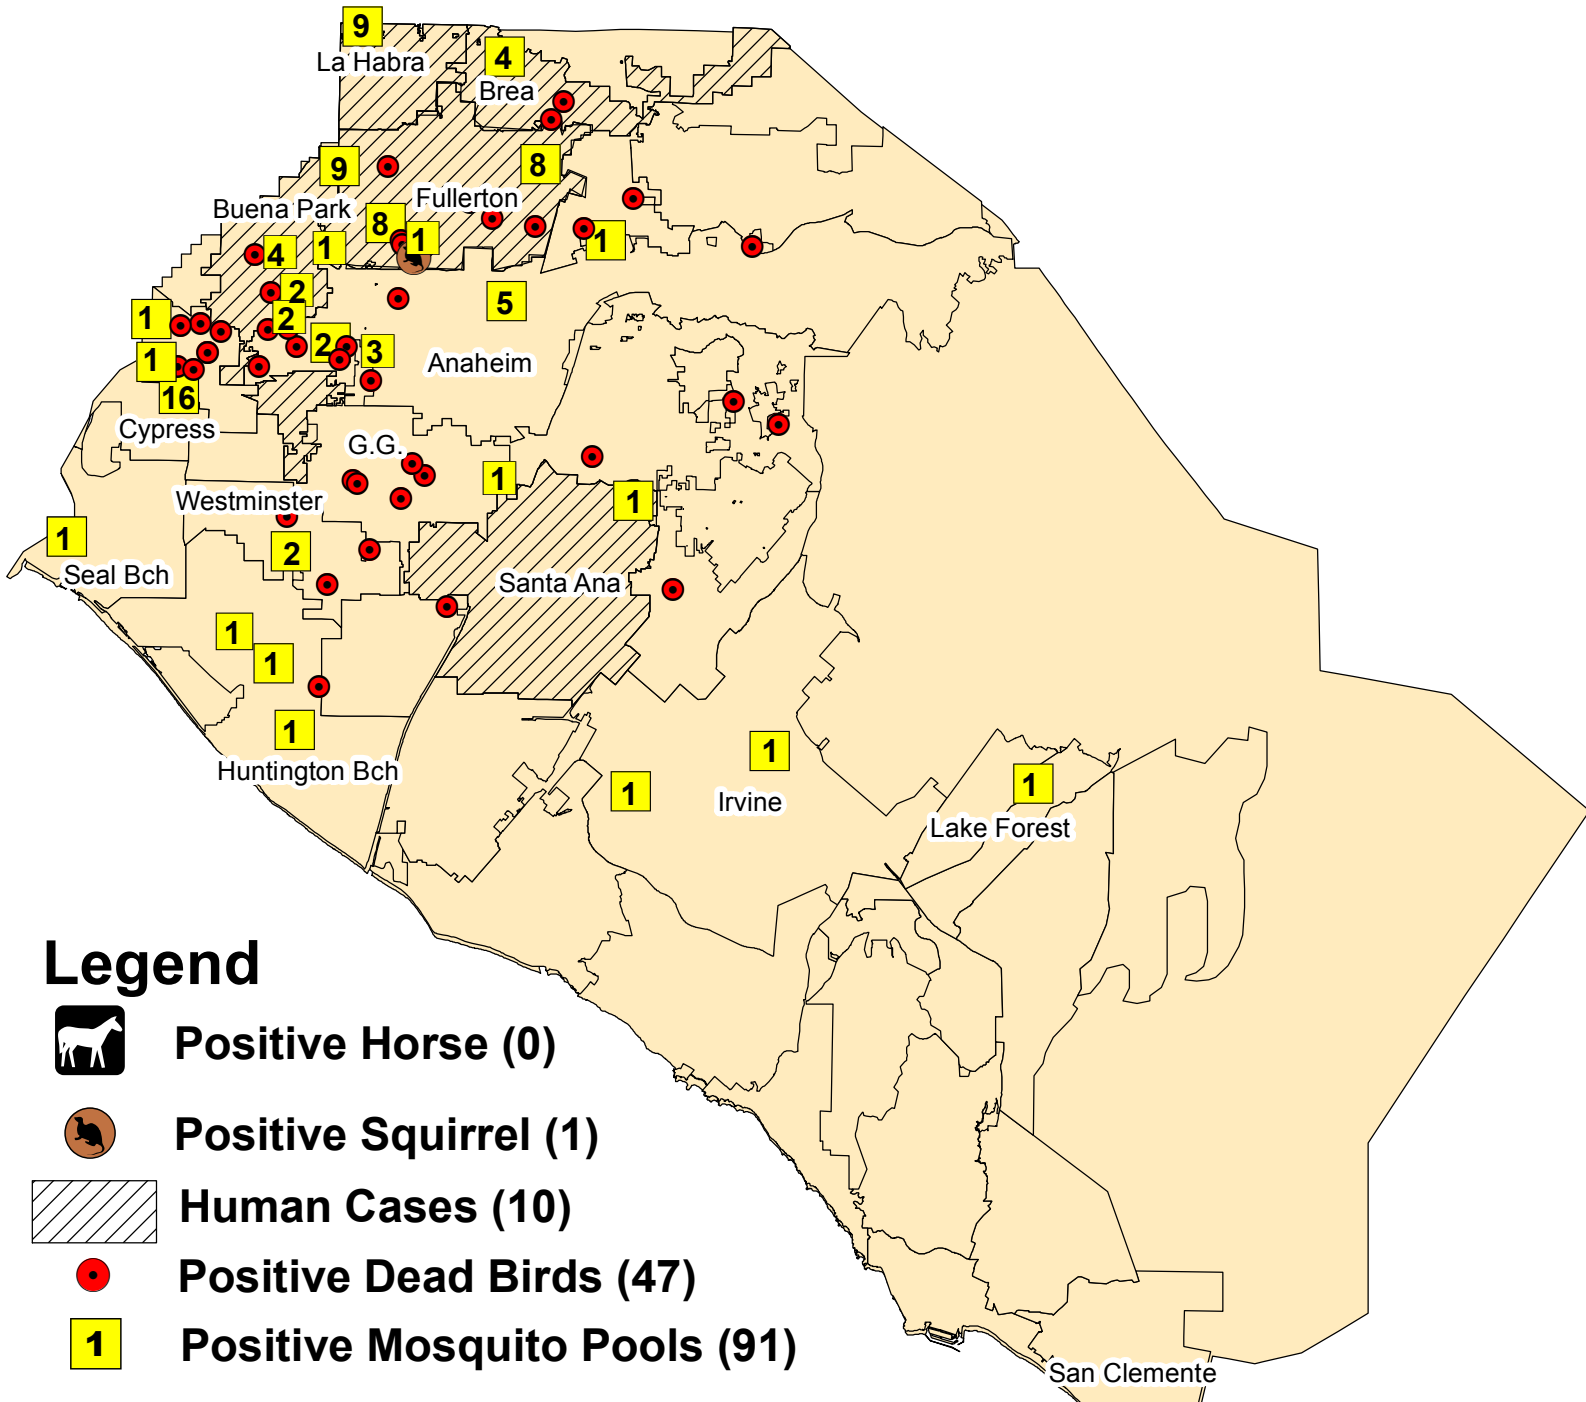

# West Nile Virus Activity Orange County, Nov 15, 2011

## Legend

Positive Horse (0)

Positive Squirrel (1)

Human Cases (10)

Positive Dead Birds (47)

Positive Mosquito Pools (91)

### Pos Dead Bird Counts By City:

Anaheim - 10	Garden Grove - 6	Westminster - 2
Brea - 1	Huntington Bch - 2	Yorba Linda - 1
Buena Park - 3	Los Alamitos - 1	
Cypress - 7	Tustin - 1	
Fullerton - 7	Orange - 3	
Fountain Valley - 1	Placentia - 2	

### Human Cases by City:

Brea - 1
Buena Park - 1
La Habra - 3
Santa Ana - 1
Fullerton - 3
Stanton - 1

0 2.5 5 10 Miles

Updated 11/15/2011 by KN