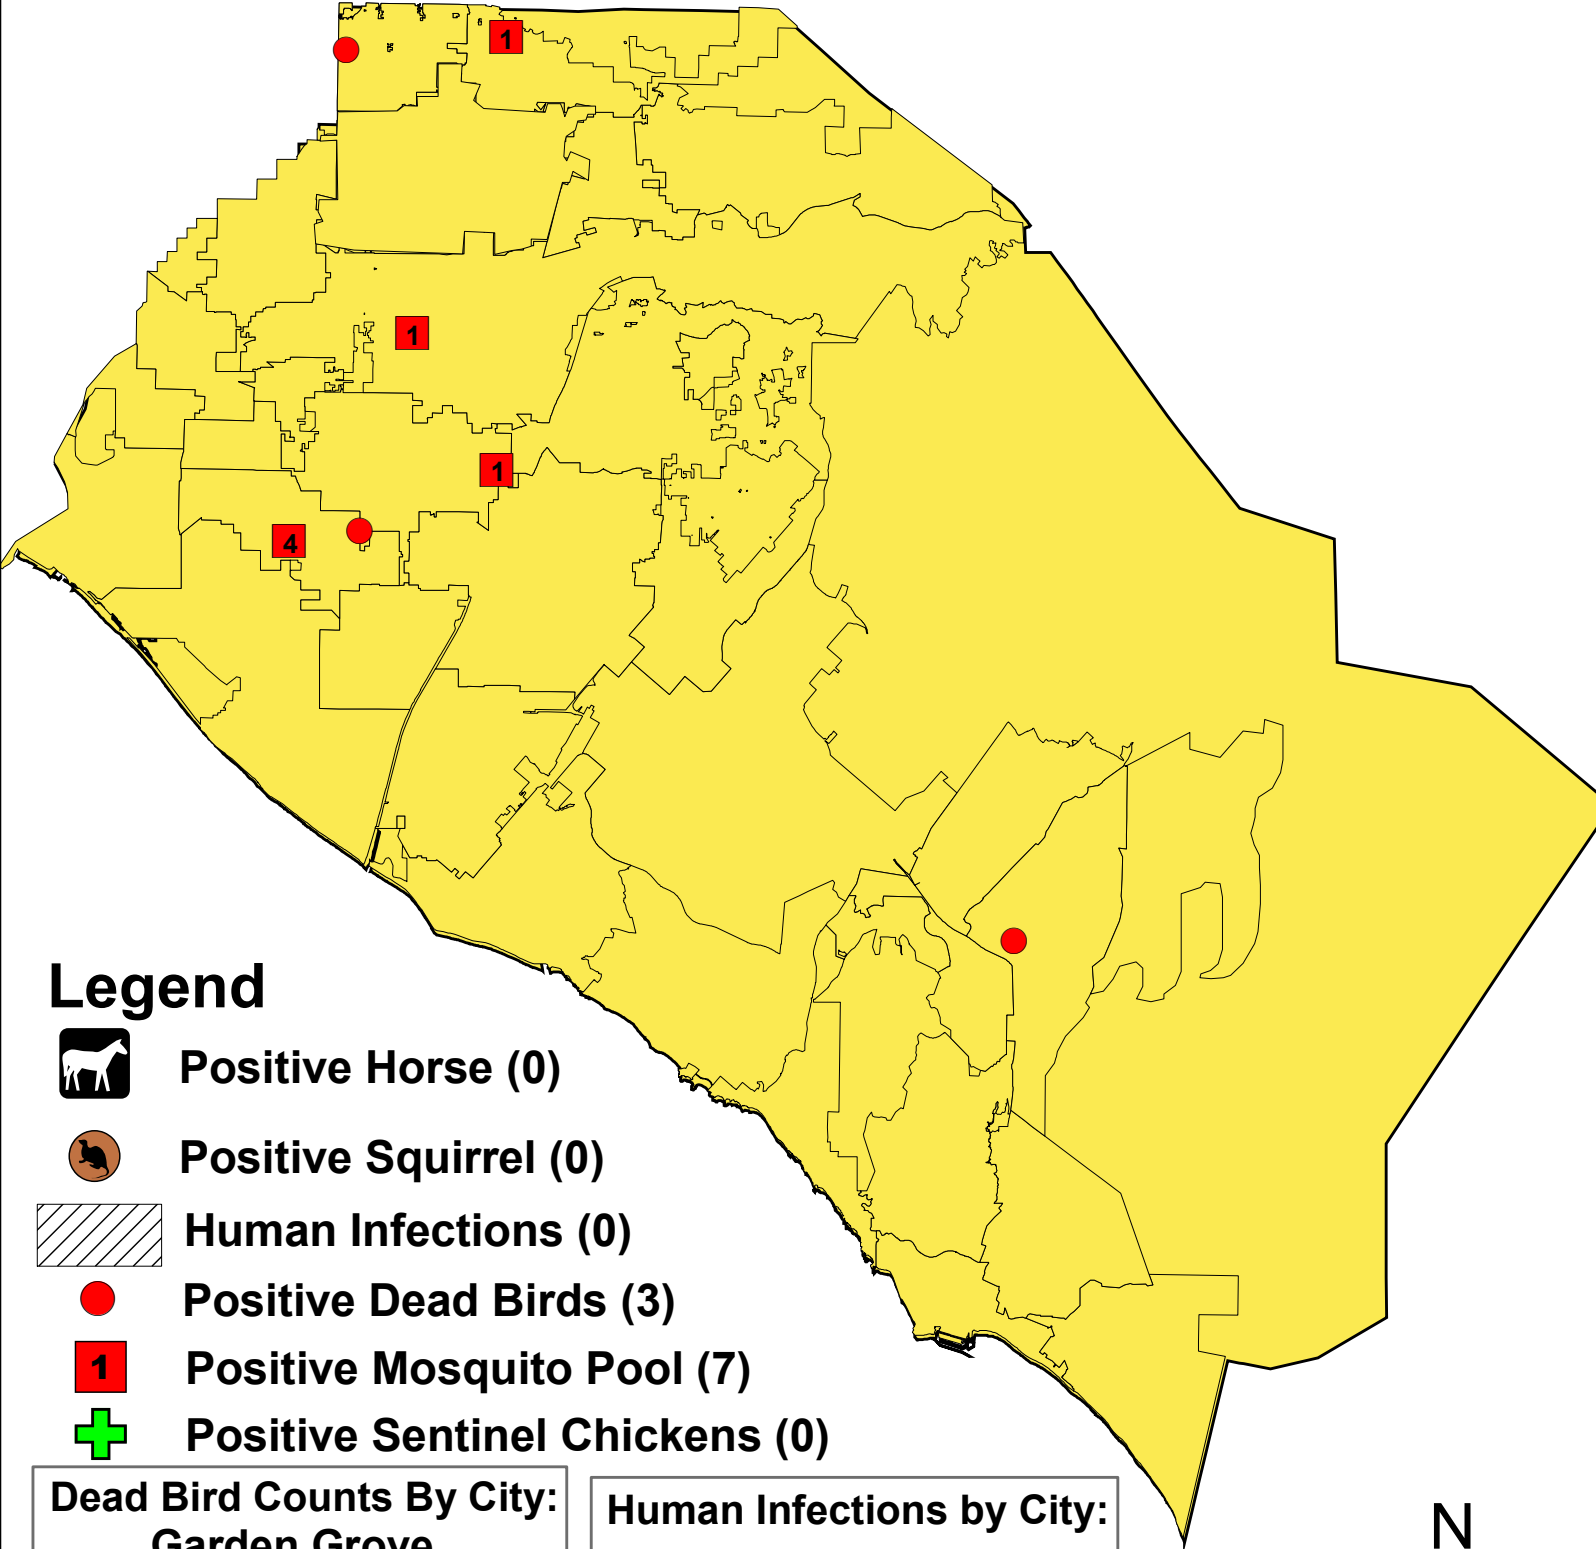

West Nile Virus Activity Orange County, 2010

Legend

Positive Horse (0)

Positive Squirrel (0)

Human Infections (0)

Positive Dead Birds (3)

Positive Mosquito Pool (7)

Positive Sentinel Chickens (0)

Dead Bird Counts By City:

Garden Grove
Mission Viejo
La Habra

Human Infections by City:

Updated 7/26/10